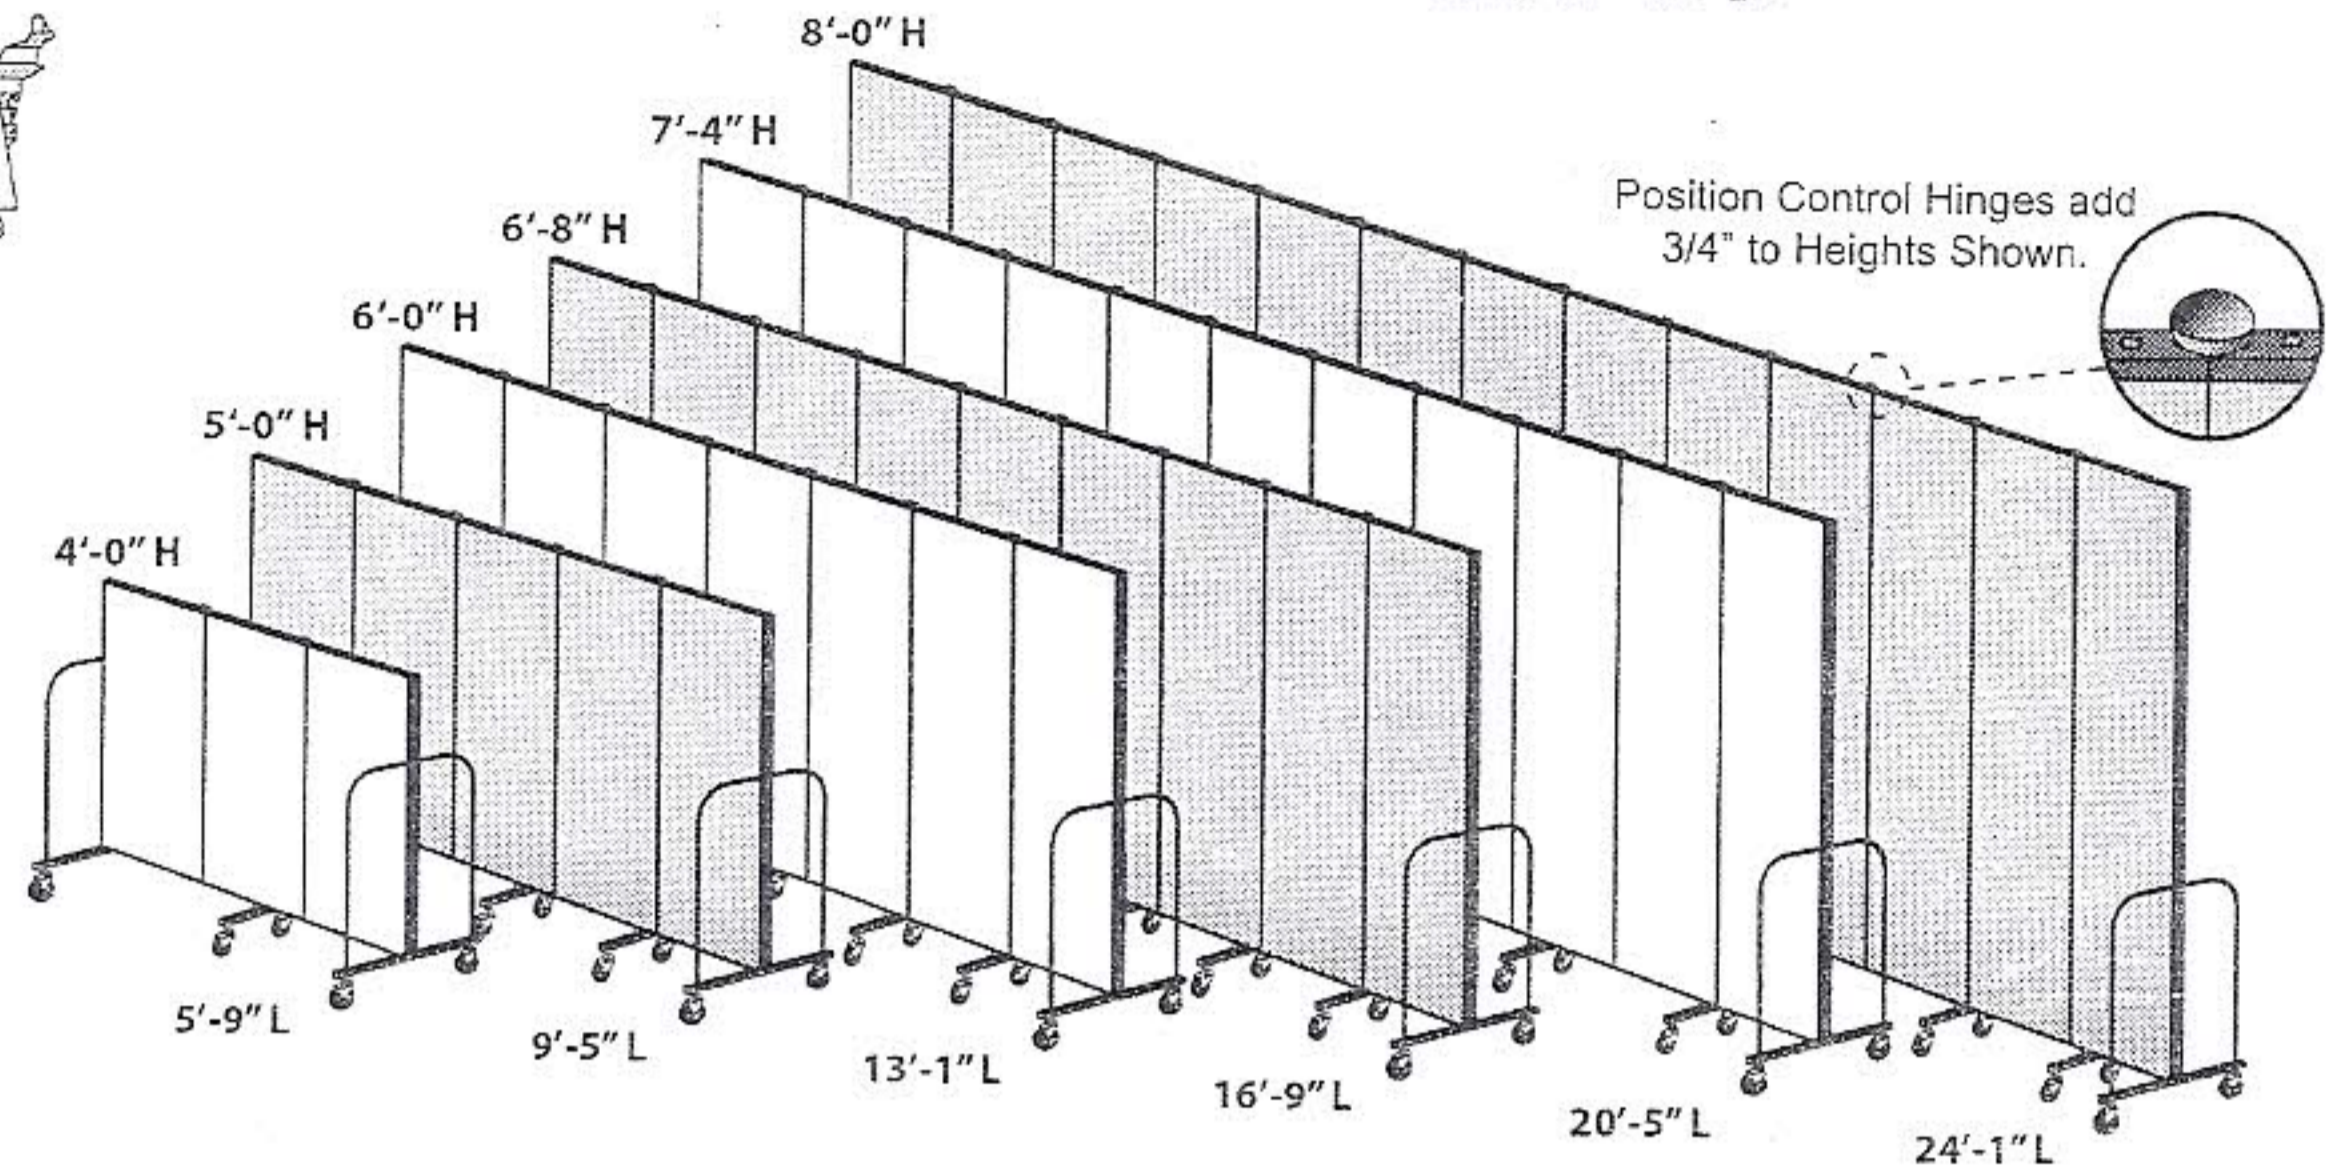

# Screenflex®

PORTABLE ROOM DIVIDERS

### UNIVERSAL LINE 2009

**3 YEAR WARRANTY!**

PRICES IN CHARTS ARE PER FREESTANDING DIVIDER.

DESIGNER FABRIC DB-LAKE DG-STONE DM-ROSE DN-MALLARD DO-WALNUT DW-DESERT	LENGTH	HEIGHT					
		4'-0"	5'-0"	6'-0"	6'-8"	7'-4"	8'-0"
EXCEL FABRIC EB-SUMMER BLUE EG-GREY SMOKE EM-CRANBERRY EN-SEA GREEN EO-BEECH EW-SAND	5'-9" (3 panel divider)	\$540.00	\$590.00	\$660.00	\$730.00	\$810.00	\$910.00
	9'-5" (5 panel divider)	\$700.00	\$760.00	\$830.00	\$920.00	\$1010.00	\$1120.00
	13'-1" (7 panel divider)	\$860.00	\$930.00	\$1010.00	\$1110.00	\$1210.00	\$1330.00
	16'-9" (9 panel divider)	\$1010.00	\$1100.00	\$1190.00	\$1300.00	\$1410.00	\$1540.00
	20'-5" (11 panel divider)	\$1170.00	\$1260.00	\$1370.00	\$1490.00	\$1610.00	\$1750.00
	24'-1" (13 panel divider)	\$1330.00	\$1430.00	\$1550.00	\$1670.00	\$1810.00	\$1960.00
ROYAL VINYL VB-BLUE TIDE VG-GRANITE VM-RASPBERRY MIST VN-MINT VO-SANDALWOOD VW-HAZELNUT							

**WWW.SCREENFLEX.COM**

SELECT FABRIC SB-BLUE SG-GREY SM-MAUVE SN-GREEN SO-OATMEAL SW-WHEAT SX-BLACK	LENGTH	HEIGHT					
		4'-0"	5'-0"	6'-0"	6'-8"	7'-4"	8'-0"
PINNACLE FABRIC PB-BLUE SKY PG-PLATINUM PM-CANYON PN-GREEN GRASS PO-OAK PW-PRAIRIE	5'-9" (3 panel divider)	\$560.00	\$620.00	\$700.00	\$780.00	\$880.00	\$980.00
	9'-5" (5 panel divider)	\$730.00	\$800.00	\$890.00	\$980.00	\$1090.00	\$1200.00
	13'-1" (7 panel divider)	\$900.00	\$980.00	\$1080.00	\$1180.00	\$1300.00	\$1420.00
	16'-9" (9 panel divider)	\$1070.00	\$1160.00	\$1260.00	\$1380.00	\$1510.00	\$1640.00
	20'-5" (11 panel divider)	\$1230.00	\$1340.00	\$1450.00	\$1580.00	\$1720.00	\$1860.00
	24'-1" (13 panel divider)	\$1400.00	\$1520.00	\$1640.00	\$1780.00	\$1930.00	\$2080.00